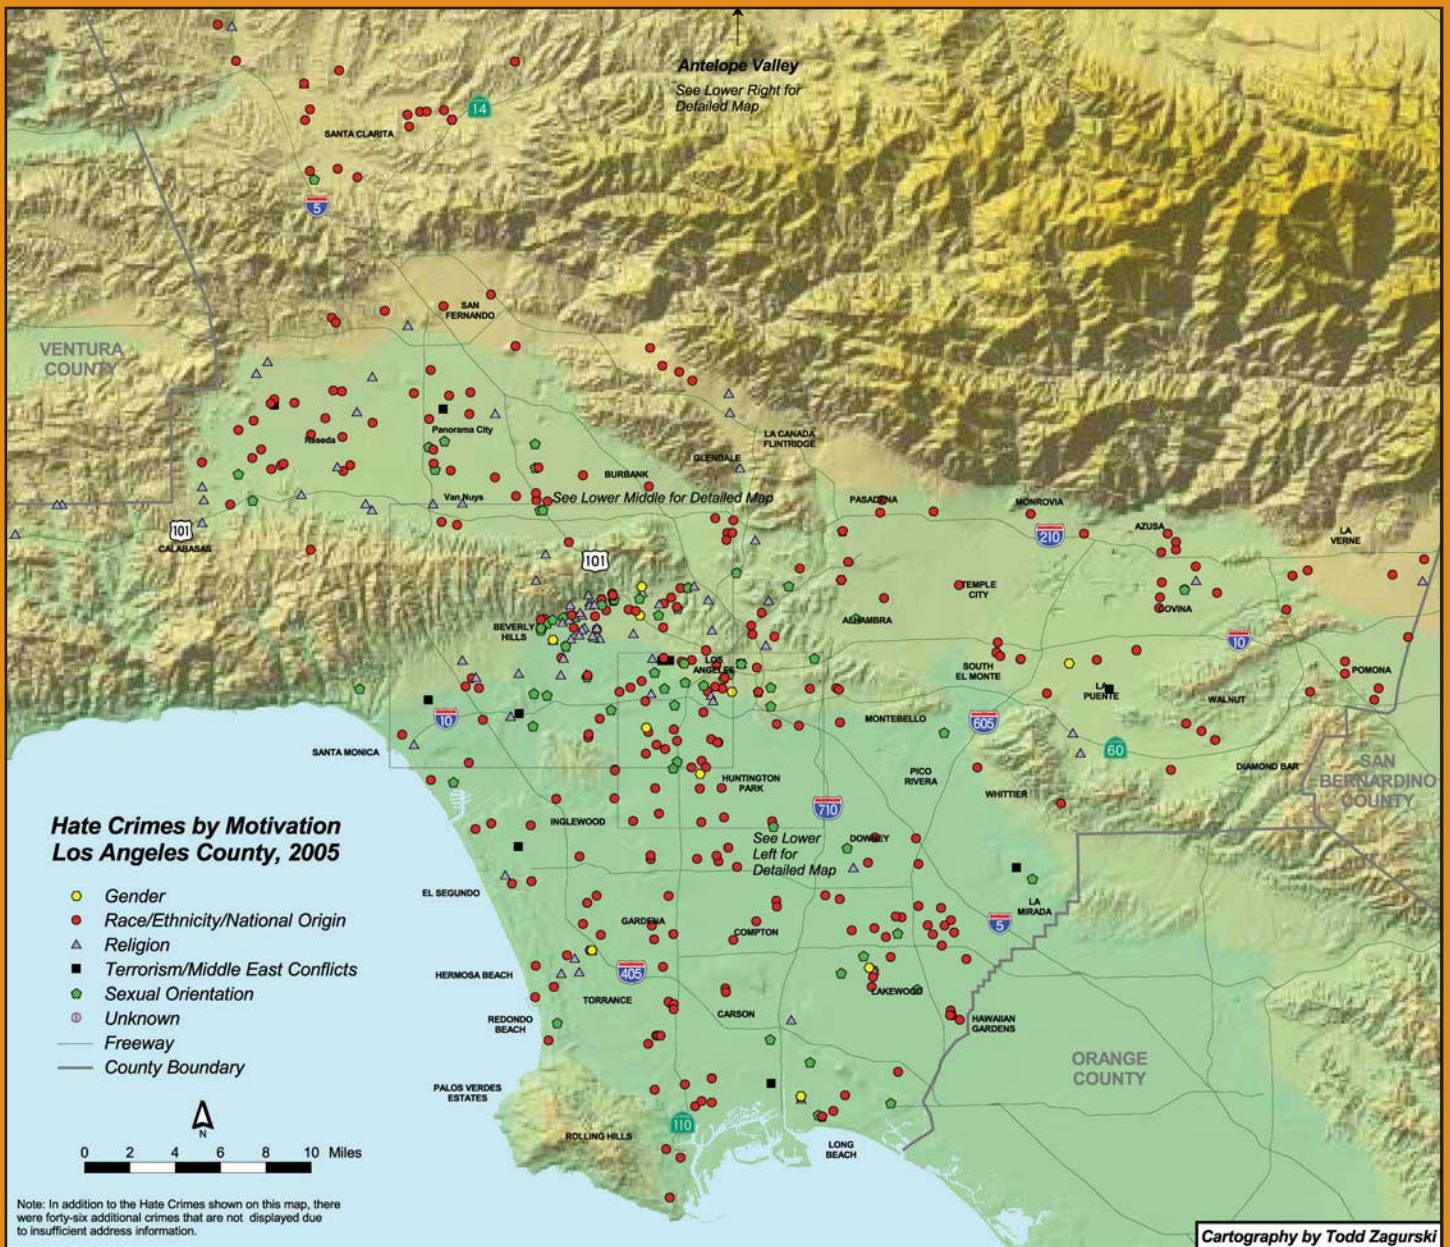

# 2005 Los Angeles County Hate Crimes

# 2002-2005 Los Angeles County Hate Crimes