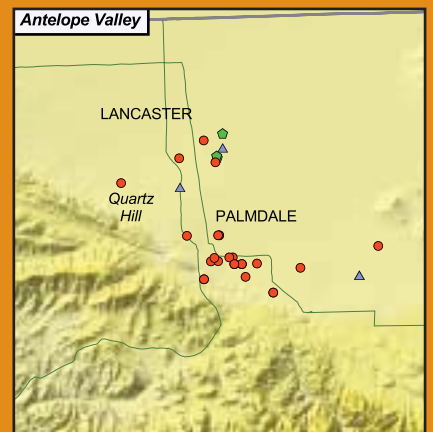

# 2005 Los Angeles County Hate Crimes

# 2002-2005 Los Angeles County Hate Crimes